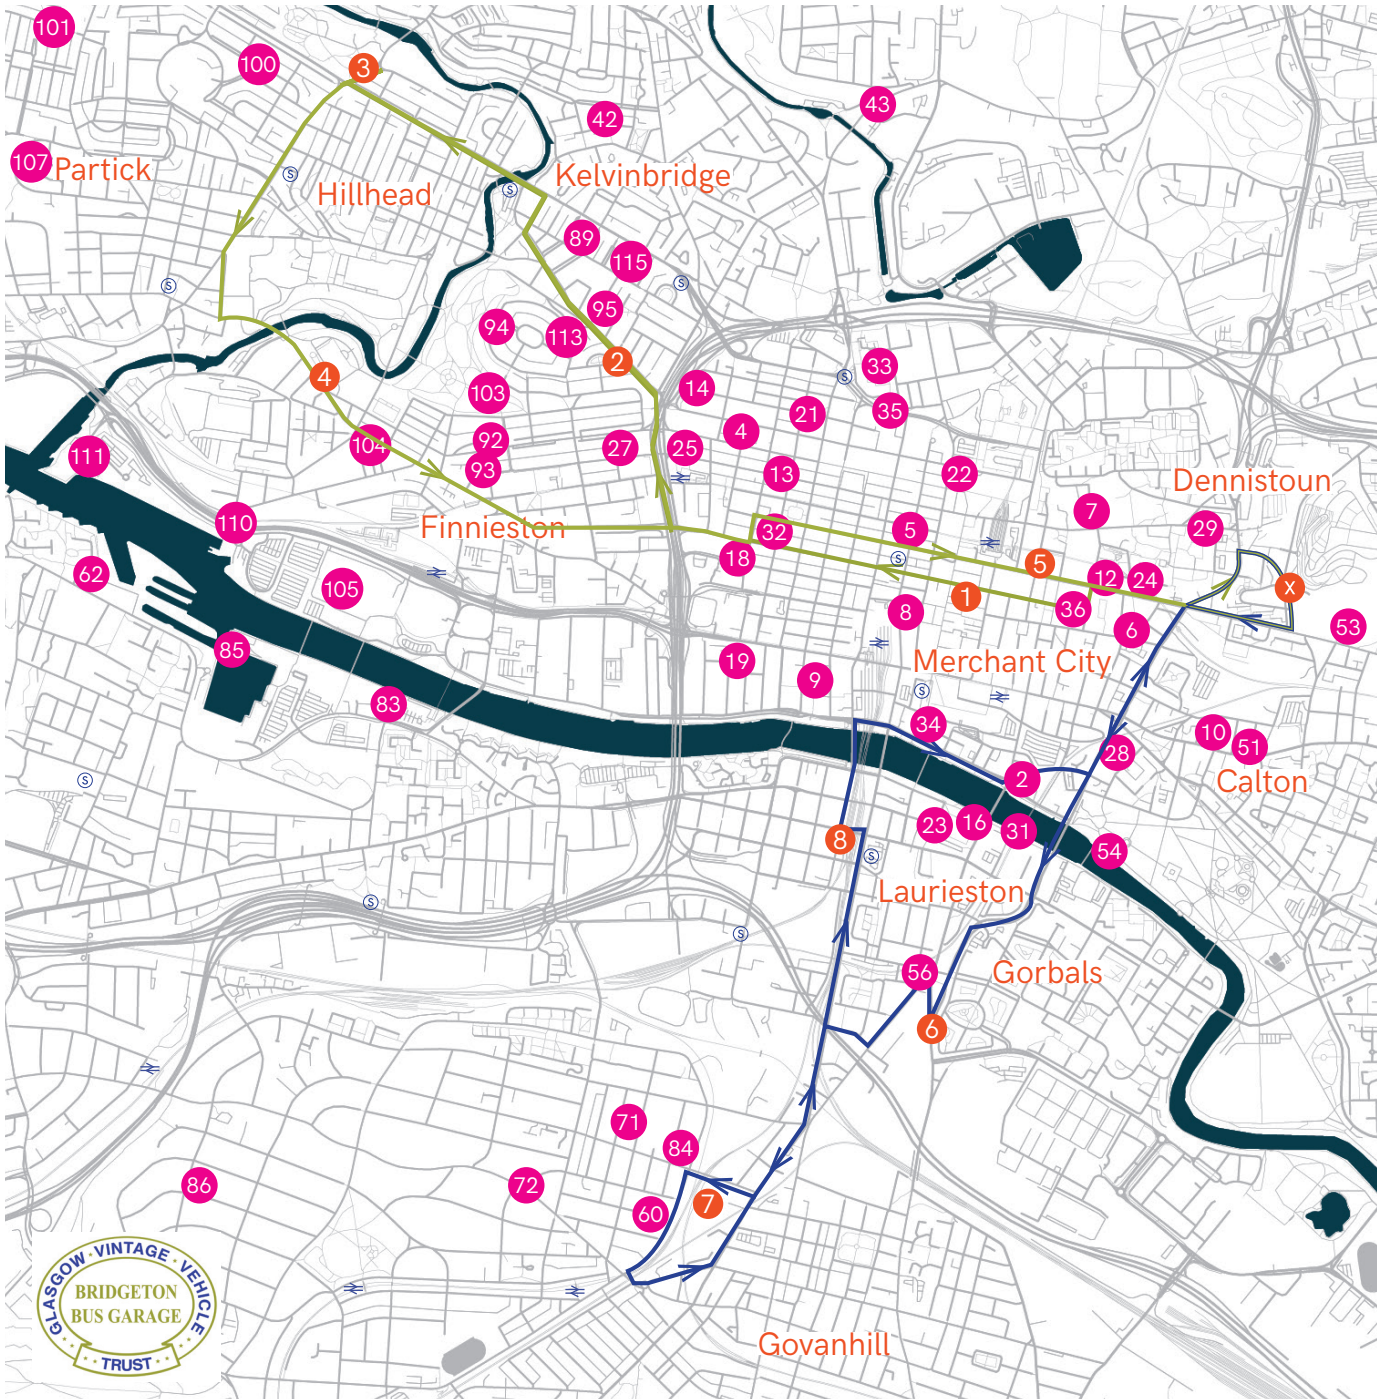

Festival Bus Service by Glasgow Vintage Vehicle Trust

South Loop
From John Knox St, via John Knox St, right Duke St, left High St, Glasgow X, Saltmarket, Crown St, Laurieston Rd, right Cathcart Rd, left Pollokshaws Rd, right Devon St, left Eglinton St, Pollokshaws Rd, right Albert Dr, left Darnley St, left Nithsdale St, left Pollokshaws Rd, Eglinton St, Bridge St, left Morrison St, right Commerce St, KGV Bridge, right Clyde Street, left Bridgegate, left Saltmarket, High St, right John Knox St.

West Loop
From John Knox St, via John Knox St, right Duke St, George St, left Montrose St, right Cochrane St, George Sq (S), St Vincent Pl, St Vincent St, right North Street, Charing X, left Woodlands Road, right Park Road, left Great Western Road, right Queen Margaret Avenue, full way round roundabout, Queen Margaret Drive, Byres Road, left Church St, left Dumbarton Road, right Argyle Street, St Vincent St, left Pitt St, right West George St, Nelson Mandela Pl, West George St, George Sq (N), George St, left High St, right John Knox St.

Notes
Interchange point between South and West Loops is John Knox Street, the bus stop near the entrance to Drygate Brewery staffed by GVVt dispatcher. Routes are the same for Saturday and Sunday. But Saturday has a different timetable to Sunday. Saturday - 45 minute headway
Sunday - 30 minute headway
Open Top Bus(es) to operate if weather fine.

Route A -
South Loop
Sunday Service

John Knox St	0945	1015	1045	1115	1145	1215	1245	1315	1345	1415	1445	1515	1545	1615
Caledonia Church	0957	1027	1057	1127	1157	1227	1257	1327	1357	1427	1457	1527	1557	1627
Albert Drive	1012	1042	1112	1142	1212	1242	1312	1342	1412	1442	1512	1542	1612	1642
Bridge St	1025	1055	1125	1155	1225	1255	1325	1355	1425	1455	1525	1555	1625	1655
John Knox St	1039	1109	1139	1209	1239	1309	1339	1409	1439	1509	1539	1609	1639	1709